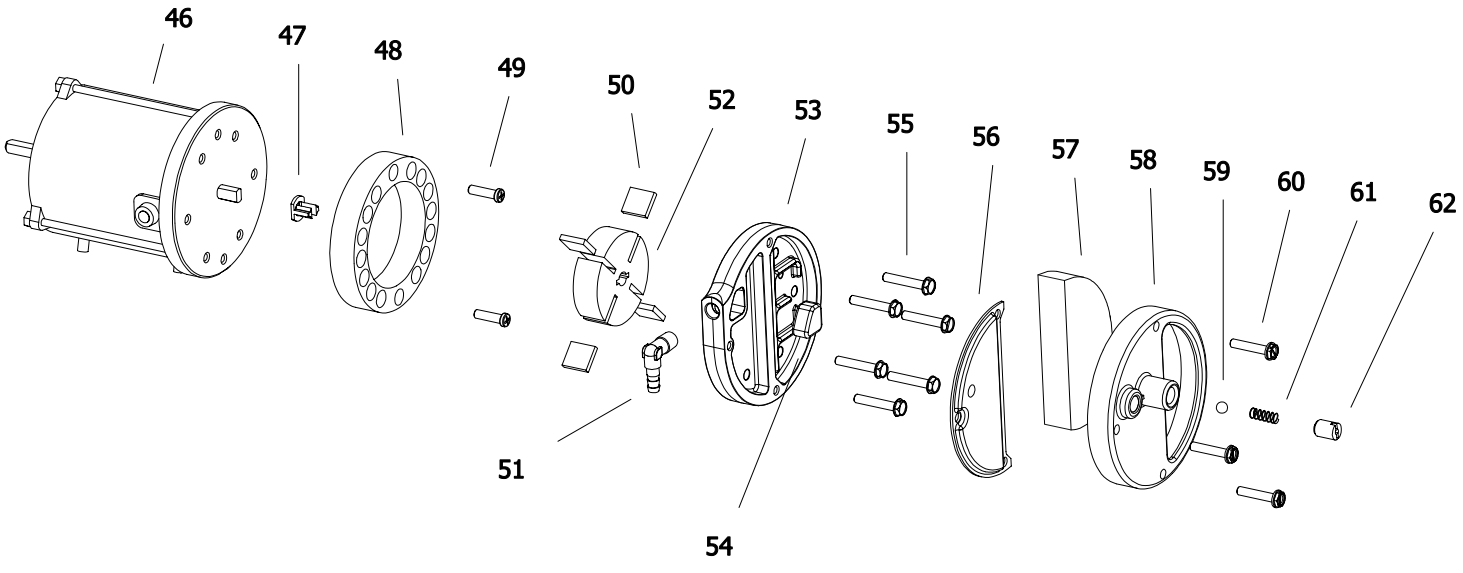

B 35 CED MODEL 2012

UNIT 1

ILLUSTRATED PARTS BREAKDOWN

Edizione 2012
Rev. A

B 35 CED MODEL 2012

UNIT 2

ILLUSTRATED PARTS BREAKDOWN

A

From Serial Number: 32108431

Rev. A - May 2012

4103.925 WHEEL KIT

Pos.	Code NR	Description
1	4110.121	UPPER SHELL
2	4162.893	PLASTIC HANDLE
3	4100.666	COVER CAP
4	4102.125	PRESSURE GAUGE CAP
5	4103.685	FAN GUARD
6	4100.662	FAN
7	4111.885	ELECTRONIC IGNITOR
8	4110.187	MOTOR BRACKET
9	4150.553	BUMPER
10	4111.831	HT CABLE
11	4110.337	BIFILAR ELECTRODES
12	4100.664	NOZZLE ADAPTER
13	4110.394	WASHER
14	4110.393	WASHER
15	4161.315	SCREW
16	4160.618	NUT
17	4100.101	NOZZLE BRACKET
18	4100.648	NOZZLE
19	4110.115	COMBUSTION CHAMBER
20	4100.658	PHOTOCELL BRACKET
21	4110.564	PHOTOCELL ASSEMBLY
22	4110.535	LOWER SHELL
23	4104.170	CLIP NUT
24	4106.110	TERMINAL BOARD
25	4160.646	CABLE PROTECTION
26	4160.639	RIVET POP
27	4110.292	CAPACITOR
28	4110.451	POWER CORD
29	4150.528	STRAIN RELIEF
30	4109.592	NUT
31	4106.179	ON/OFF SWITCH
32	4110.560	RIGHT PANEL
33	4110.113	FRONT FRAME BRACKET

Pos.	Code NR	Description
34	4110.560	LEFT PANEL
35	4104.196	FLAME-OUT CONTROL
36	4100.656	LOCKNUT
37	4110.514	REAR FRAME BRACKET
38	4103.891	FUEL TANK CAP
39	4105.292	FUEL TANK FILTER
40	4110.385	FUEL TANK
41	4110.356	FUEL FILTER
42	4110.427	FUEL LINE
43	4110.032	FUEL LINE
44	4100.541	RUBBER BUSHING
45	4104.147	AIR LINE
46	4110.478	MOTOR 1/35 HP
47	4108.635	INSERT
48	4101.532	PUMP BODY
49	4108.590	PUMP BODY SCREW
50	4101.666	BLADE
51	4100.661	BARB ELBOW
52	4103.441	ROTOR
53	4109.724	PUMP END COVER
54	4109.716	LINT FILTER
55	4108.536	SCREW/LOCKWASHER 4,8x30
56	4109.708	OUTPUT FILTER
57	4109.690	INTAKE FILTER
58	4109.674	END COVER
59	4108.379	STEEL BALL
60	4108.528	SCREW/LOCKWASHER 4,8x25
61	4102.141	PRESSURE RELIEF SPRING
62	4102.133	ADJUSTING SCREW
71	4260.006	FUEL GAUGE
...	4103.925	WHEEL KIT HD B35/70