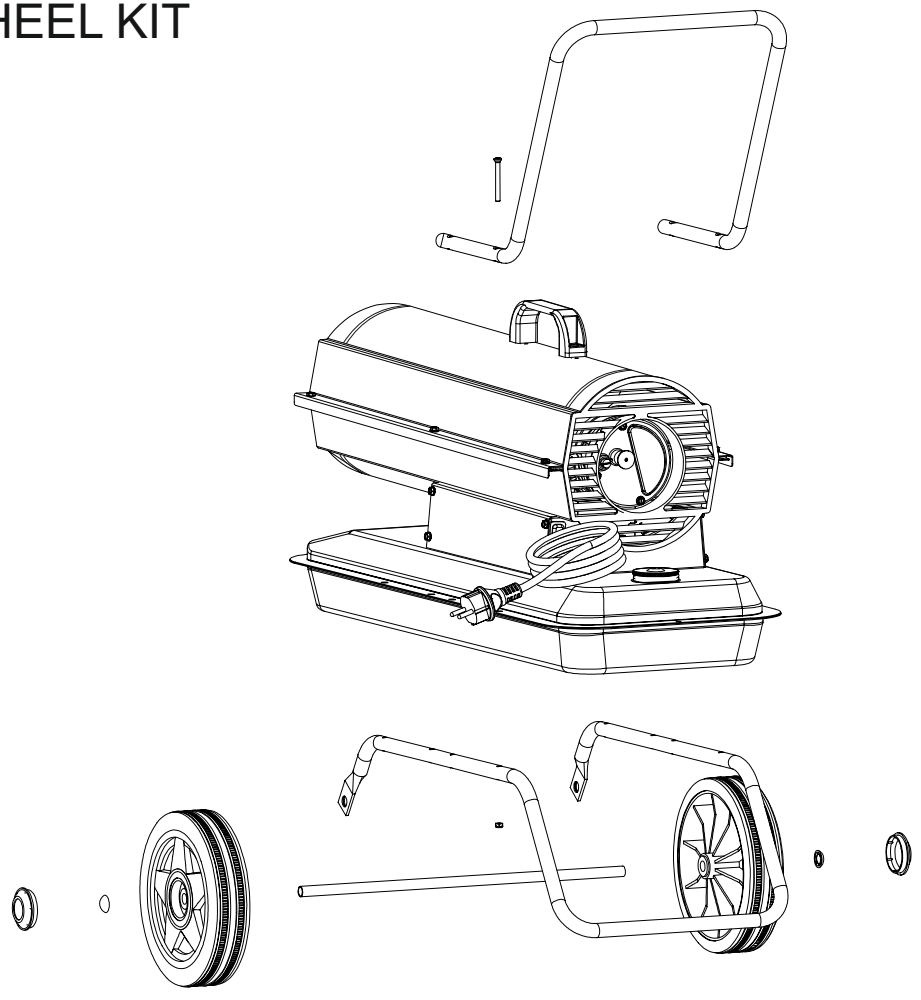

B 35 CED MODEL 2012

UNIT 1

ILLUSTRATED PARTS BREAKDOWN

Edizione 2012
Rev. A

B 35 CED MODEL 2012

UNIT 2

ILLUSTRATED PARTS BREAKDOWN

A

From Serial Number: 32108431

Rev. A - May 2012

4103.925 WHEEL KIT

Pos.	Code NR	Description
1	4110.121	UPPER SHELL
2	4162.893	PLASTIC HANDLE
3	4100.666	COVER CAP
4	4102.125	PRESSURE GAUGE CAP
5	4103.685	FAN GUARD
6	4100.662	FAN
7	4111.885	ELECTRONIC IGNITOR
8	4110.187	MOTOR BRACKET
9	4150.553	BUMPER
10	4111.831	HT CABLE
11	4110.337	BIFILAR ELECTRODES
12	4100.664	NOZZLE ADAPTER
13	4110.394	WASHER
14	4110.393	WASHER
15	4161.315	SCREW
16	4160.618	NUT
17	4100.101	NOZZLE BRACKET
18	4100.648	NOZZLE
19	4110.115	COMBUSTION CHAMBER
20	4100.658	PHOTOCELL BRACKET
21	4110.564	PHOTOCELL ASSEMBLY
22	4110.535	LOWER SHELL
23	4104.170	CLIP NUT
24	4106.110	TERMINAL BOARD
25	4160.646	CABLE PROTECTION
26	4160.639	RIVET POP
27	4110.292	CAPACITOR
28	4110.451	POWER CORD
29	4150.528	STRAIN RELIEF
30	4109.592	NUT
31	4106.179	ON/OFF SWITCH
32	4110.560	RIGHT PANEL
33	4110.113	FRONT FRAME BRACKET

Pos.	Code NR	Description
34	4110.560	LEFT PANEL
35	4104.196	FLAME-OUT CONTROL
36	4100.656	LOCKNUT
37	4110.514	REAR FRAME BRACKET
38	4103.891	FUEL TANK CAP
39	4105.292	FUEL TANK FILTER
40	4110.385	FUEL TANK
41	4110.356	FUEL FILTER
42	4110.427	FUEL LINE
43	4110.032	FUEL LINE
44	4100.541	RUBBER BUSHING
45	4104.147	AIR LINE
46	4110.478	MOTOR 1/35 HP
47	4108.635	INSERT
48	4101.532	PUMP BODY
49	4108.590	PUMP BODY SCREW
50	4101.666	BLADE
51	4100.661	BARB ELBOW
52	4103.441	ROTOR
53	4109.724	PUMP END COVER
54	4109.716	LINT FILTER
55	4108.536	SCREW/LOCKWASHER 4,8x30
56	4109.708	OUTPUT FILTER
57	4109.690	INTAKE FILTER
58	4109.674	END COVER
59	4108.379	STEEL BALL
60	4108.528	SCREW/LOCKWASHER 4,8x25
61	4102.141	PRESSURE RELIEF SPRING
62	4102.133	ADJUSTING SCREW
71	4260.006	FUEL GAUGE
...	4103.925	WHEEL KIT HD B35/70