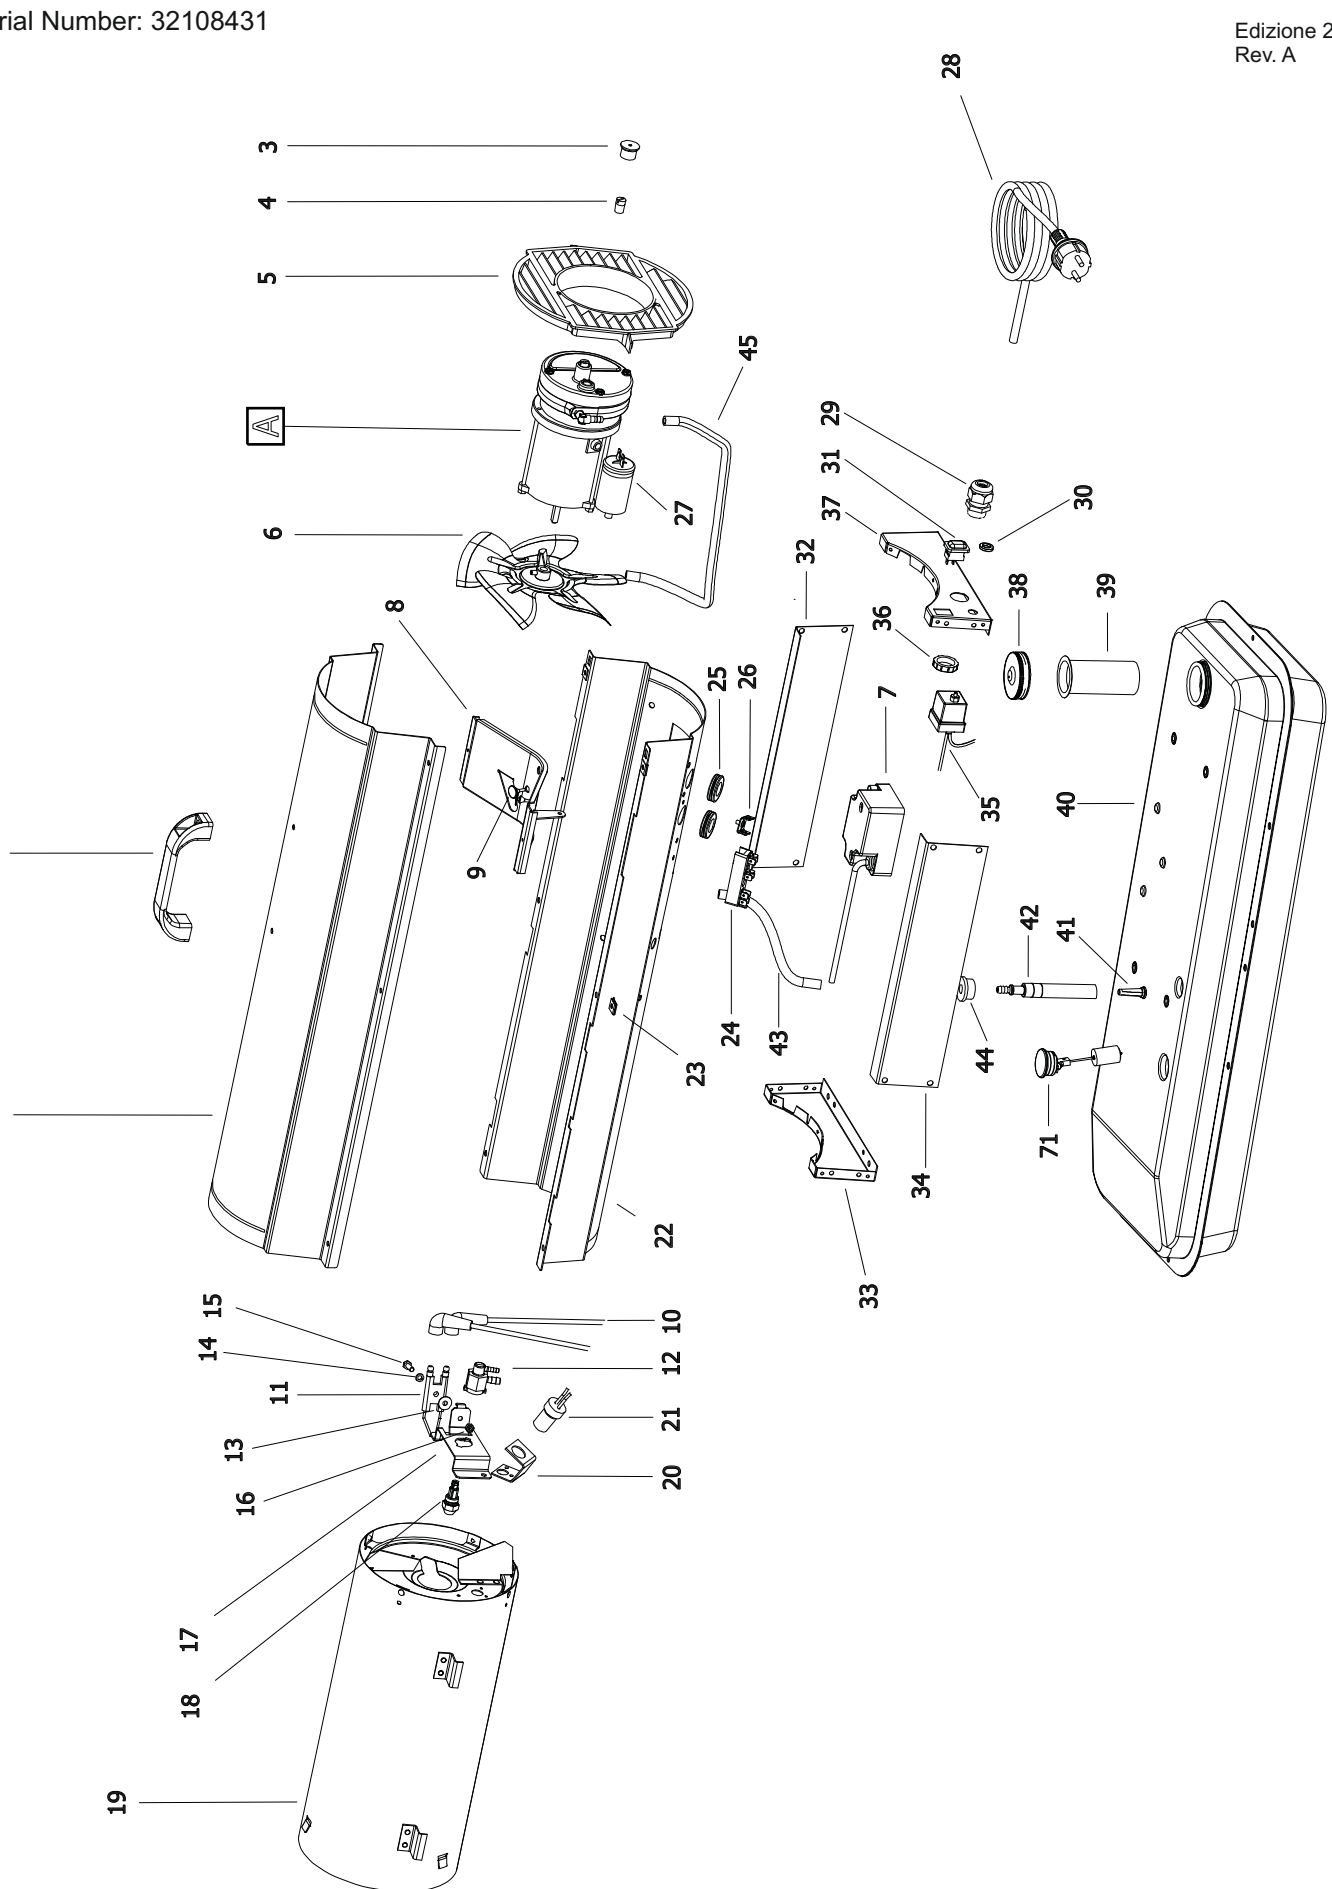

B 35 CED MODEL 2012

UNIT 1

ILLUSTRATED PARTS BREAKDOWN

Edizione 2012
Rev. A

B 35 CED MODEL 2012

UNIT 2

ILLUSTRATED PARTS BREAKDOWN

A

From Serial Number: 32108431

Rev. A - May 2012

4103.925 WHEEL KIT

Pos.	Code NR	Description
1	4110.121	UPPER SHELL
2	4162.893	PLASTIC HANDLE
3	4100.666	COVER CAP
4	4102.125	PRESSURE GAUGE CAP
5	4103.685	FAN GUARD
6	4100.662	FAN
7	4111.885	ELECTRONIC IGNITOR
8	4110.187	MOTOR BRACKET
9	4150.553	BUMPER
10	4111.831	HT CABLE
11	4110.337	BIFILAR ELECTRODES
12	4100.664	NOZZLE ADAPTER
13	4110.394	WASHER
14	4110.393	WASHER
15	4161.315	SCREW
16	4160.618	NUT
17	4100.101	NOZZLE BRACKET
18	4100.648	NOZZLE
19	4110.115	COMBUSTION CHAMBER
20	4100.658	PHOTOCELL BRACKET
21	4110.564	PHOTOCELL ASSEMBLY
22	4110.535	LOWER SHELL
23	4104.170	CLIP NUT
24	4106.110	TERMINAL BOARD
25	4160.646	CABLE PROTECTION
26	4160.639	RIVET POP
27	4110.292	CAPACITOR
28	4110.451	POWER CORD
29	4150.528	STRAIN RELIEF
30	4109.592	NUT
31	4106.179	ON/OFF SWITCH
32	4110.560	RIGHT PANEL
33	4110.113	FRONT FRAME BRACKET

Pos.	Code NR	Description
34	4110.560	LEFT PANEL
35	4104.196	FLAME-OUT CONTROL
36	4100.656	LOCKNUT
37	4110.514	REAR FRAME BRACKET
38	4103.891	FUEL TANK CAP
39	4105.292	FUEL TANK FILTER
40	4110.385	FUEL TANK
41	4110.356	FUEL FILTER
42	4110.427	FUEL LINE
43	4110.032	FUEL LINE
44	4100.541	RUBBER BUSHING
45	4104.147	AIR LINE
46	4110.478	MOTOR 1/35 HP
47	4108.635	INSERT
48	4101.532	PUMP BODY
49	4108.590	PUMP BODY SCREW
50	4101.666	BLADE
51	4100.661	BARB ELBOW
52	4103.441	ROTOR
53	4109.724	PUMP END COVER
54	4109.716	LINT FILTER
55	4108.536	SCREW/LOCKWASHER 4,8x30
56	4109.708	OUTPUT FILTER
57	4109.690	INTAKE FILTER
58	4109.674	END COVER
59	4108.379	STEEL BALL
60	4108.528	SCREW/LOCKWASHER 4,8x25
61	4102.141	PRESSURE RELIEF SPRING
62	4102.133	ADJUSTING SCREW
71	4260.006	FUEL GAUGE
...	4103.925	WHEEL KIT HD B35/70